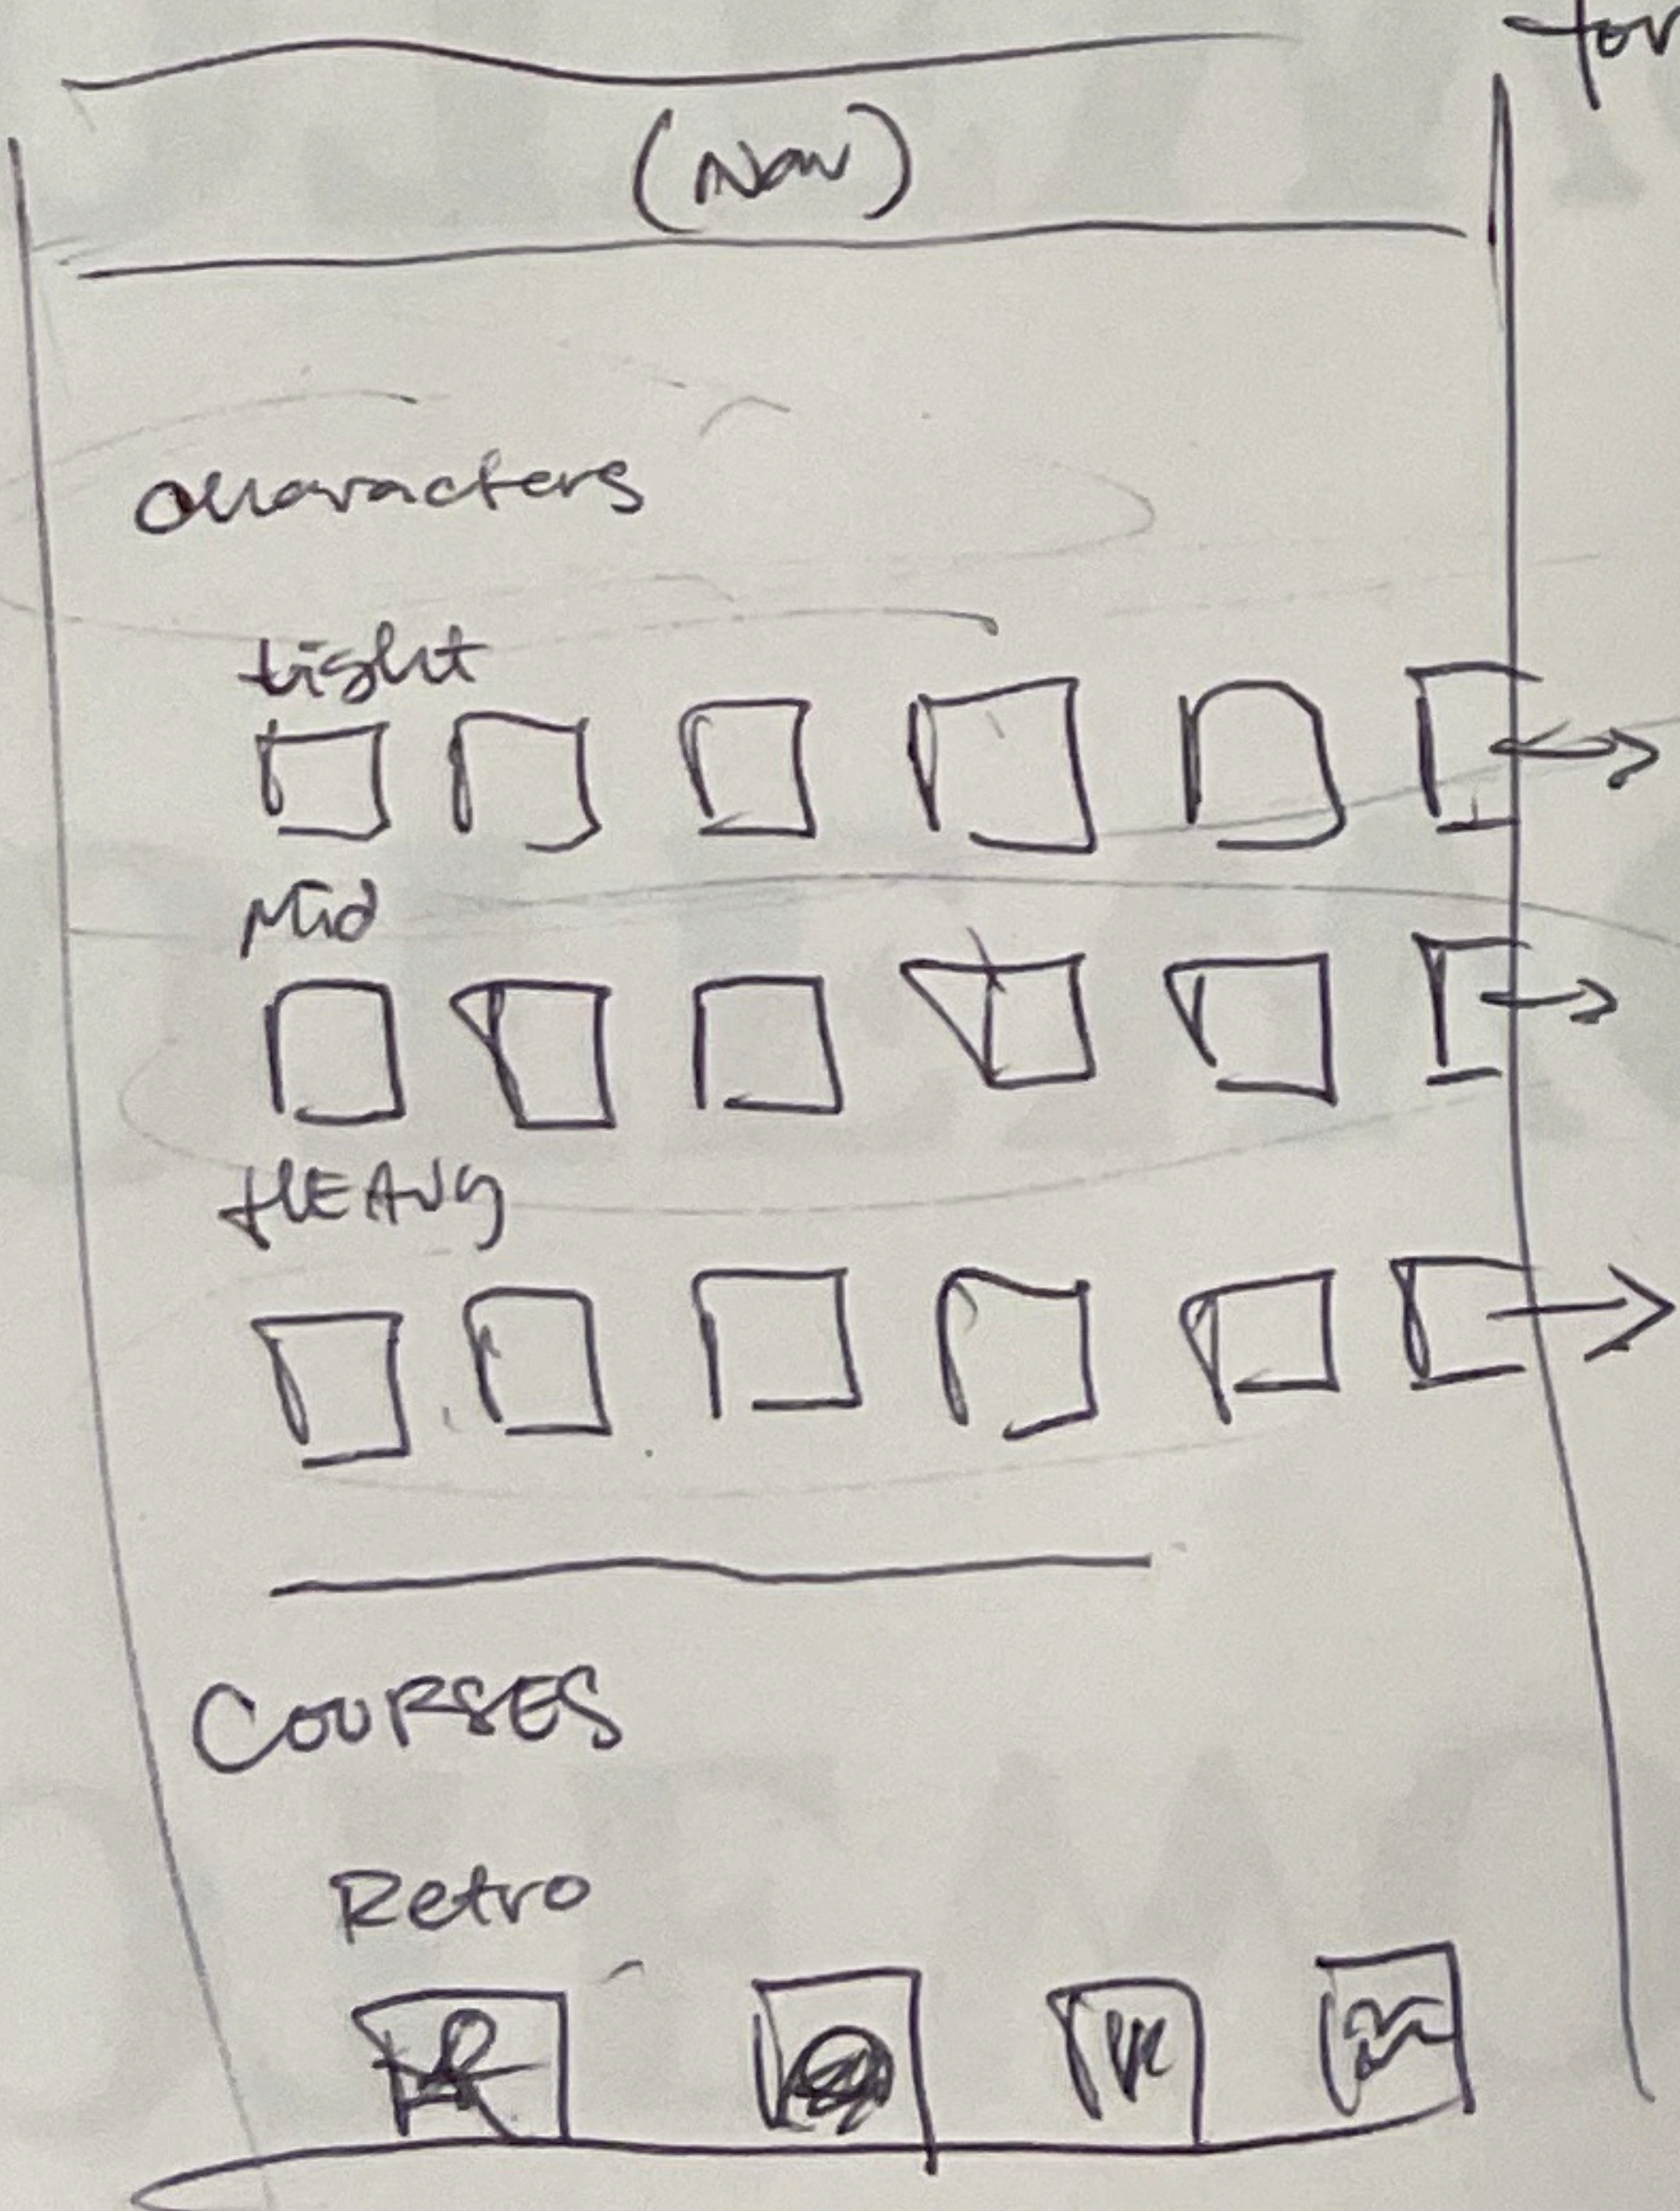

BIG TITLE: like Mockup B's more for bringing in wider audience + setting race / track atmosphere

GENERAL STRUCTURE: Mockup A ✓

HERO PIC / WELCOME: GOOD! - keep color scheme + top section

Characters

+ "quote" w/ ephemera overlay (like in Mockup B)

considering this layout for subpg

2nd Meeting w/ Sophie
Mockup B

(11/8/24)

TOP: try to switch two type moments

Carousel: Names

↳ so ppl know what they're clicking on

↳ could be enough for them to show up on carousel

Main Pg: likes availability of all subpgs.
(Rabbit Hole) (accessibility)

Sections/Boxes → limit rounding

↓
Spec. char. page

↳ button for home

↳ button for full char.

Blue background ✓

Sans Serif ✓
(not as condensed)